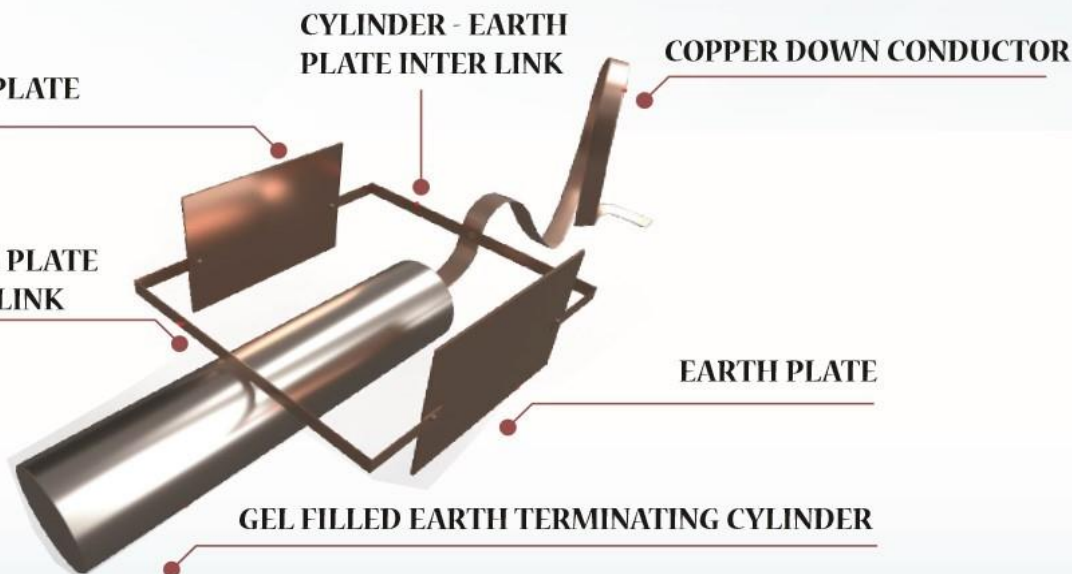

AMBIENT ESE A7.0 LIGHTNING PROTECTION SYSTEM

ESE - A7.0

AMBIENT FRANCETECH ESE A7.0

STRIKE RECEIVER ELECTRODE

CENTRAL BOLD EMITTER

DOWN CONDUCTOR
CONNECTING TERMINAL

Height of the Ambient ESE Airterminal h(m)	AMBIENT FRANCETECH ESE A7.0 ($\Delta T: 30\mu s$)			
	LPL-I	LPL-II	LPL-III	LPL-IV
2	19	22	25	28
4	38	44	51	57
5	48	55	63	71
6	48	55	64	72
8	49	56	65	73
10	49	57	66	75
20	50	59	71	81
30	50	60	73	85
45	43	58	75	89
60	30	52	73	90

BASE ROD

EARTH TERMINATION SYSTEM

EARTH PLATE

EARTH PLATE
INTER LINK

CYLINDER - EARTH
PLATE INTER LINK

COPPER DOWN CONDUCTOR

EARTH PLATE

GEL FILLED EARTH TERMINATING CYLINDER

ESTIMATE : AMBIENT FRANCETECH ESE A7.0

Sl. No	Item description		Unit	Rate	Qty	Amount
1.	<p>Early streamer emission (ESE) Lightning receiver antenna AMBIENT ESE A7.0 of M/s Tsehrezert Instruments, Lyon-France Provide an Umbrella Protection Against Lightning Strikes Covering A Distance of 70 meter. Radius of protection achieved by angle coverage method comply with EN 62305. Autonomous operation Protection Against Negative as Well as Positively Charged Cloud Discharges. ESE Air Terminal Capable of Handling Multiple Strokes of Lightning Currents. Non- Corroding & Non-Radioactive ESE Air terminal. Internally combined self-triggering pulse unit. It produces upward emission. Eco friendly-free from pollution & radiation</p>	 <p>Coverage zone : 70 Meter</p> <p>Compliance With: NFC 17-102:2011 Mast Height: 4 Mtr Central Emitter Cover:</p>	1no	28,850	1	28,850
2	<p>Supply and Providing Gel filled and copper winded cylinder earth terminator (600X 100 MM) (Recommended for ESE lightning protection systems) and necessary items as required Providing and fixing the best quality with 450 mm X 300 mm X 3mm thick two bonded copper base plates with inter links, supporting earth plate clamps, SS/brass screws, SS/brass nuts(Levels for the Earth Termination Network BS-2012, ERTL , IEEE-2000 and IS - 2003)</p>		1no	12,480	1	12,480