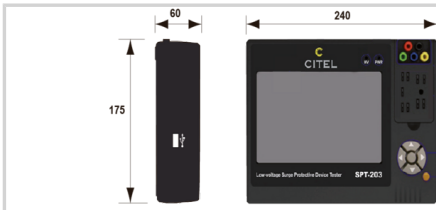

SPT-203

- 7-inch TFT display with touch-screen
- Compatible with all CITEL ranges and other brand products
- Testing the MOV, GDT and TVS components
- Automatically test and judge CITEL pluggable Surge Protectors
- Auto test mode and manual test mode
- Automatically save test data
- Database management
- Portable and convenient

Electrical Characteristics	
Power	230 V
Leakage current measurement error	+/- 5 %
MOV measurement : 1mA voltage range	1 to 2000 V
MOV measurement : Leakage current range	0 µA to 120 µA
GDT measurement : DC spark voltage range	1 to 2000 V
TVS measurement : Voltage range	0 to 500 V
Mechanical Characteristics	
Accessory(s) provided	- Housse de protection - Stylet
Operating and storage temperature	20°C / 50°C
Dimensions	See diagram
Part number	
790201	